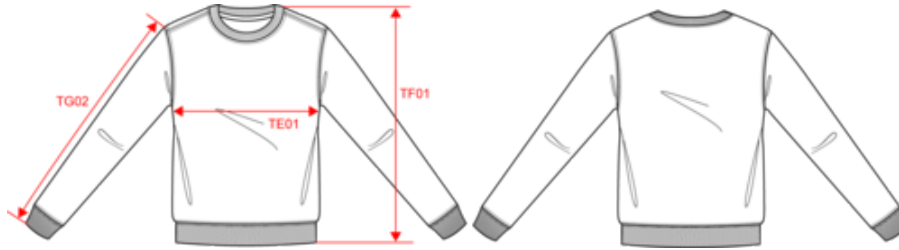

KARIBAN

K4040

Unisex crew neck Sweatshirt

- Made from 50% cotton and 50% recycled polyester.
- Ring-spun combed cotton.
- Soft, brushed fleece inner.

50% ring spun cotton / 50% post-consumer recycled polyester. Brushed fleece. Straight fit. Cut and sewn. 2x1 ribbing with a tubular assembly for a better finish on the neckline, cuffs and bottom hem. Tone-on-tone jersey taped neck inside the neckline. No brand label on the neckline, only a size tag for easy decoration.

More information

Logistic

Country of origin

Customs code

KARIBAN

K4040

Unisex crew neck Sweatshirt

Dimensions (cm)

Measurements in cm	XS	S	M	L	XL	XXL	3XL	4XL	5XL
TE01 - 1/2 chest width at 1.5cm below armhole	49.00	52.00	55.00	58.00	61.00	64.00	67.00	70.00	73.00
TF01 - Total height from HSP	67.00	69.00	71.00	73.00	75.00	77.00	79.00	81.00	83.00
TG02 - Long sleeve length	62.50	63.50	64.50	65.50	66.50	67.50	68.50	69.50	70.50